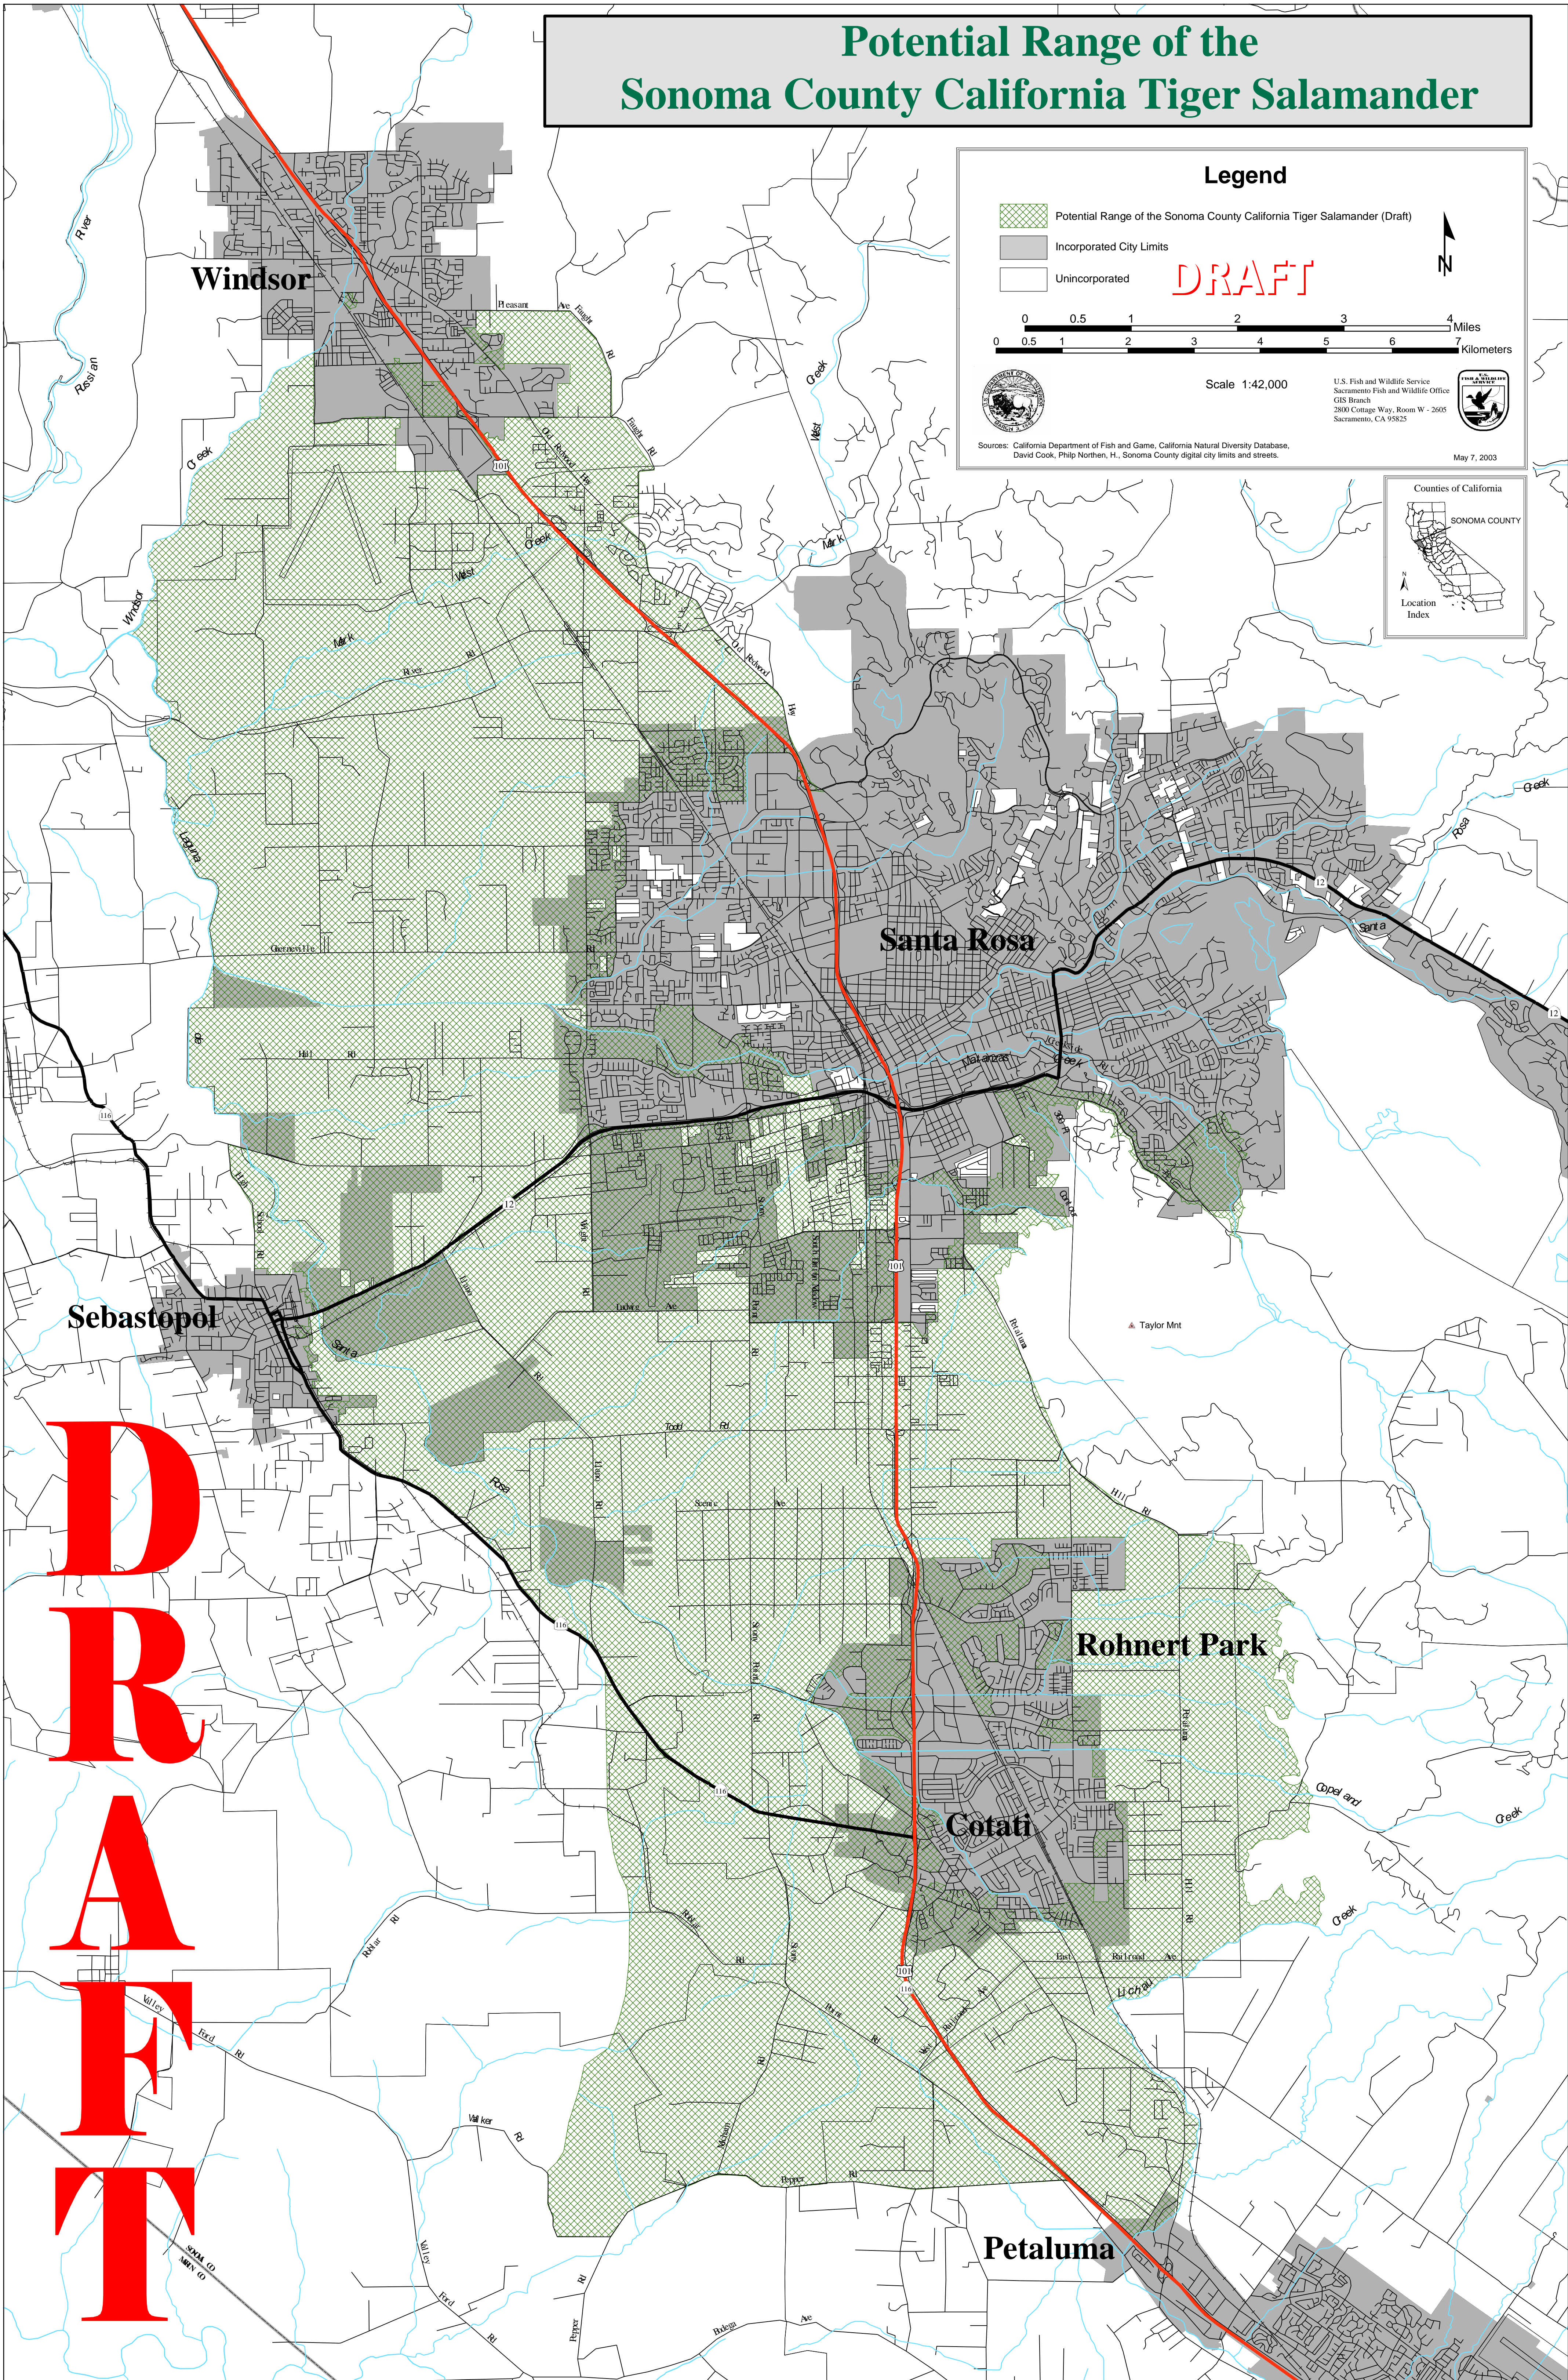

# Potential Range of the Sonoma County California Tiger Salamander

**Legend**

- Potential Range of the Sonoma County California Tiger Salamander (Draft)
- Incorporated City Limits
- Unincorporated

**DRAFT**

0 0.5 1 2 3 4 Miles  
0 0.5 1 2 3 4 5 6 Kilometers

Scale 1:42,000

U.S. Fish and Wildlife Service  
Sacramento Fish and Wildlife Office  
GIS Branch  
2800 Cottage Way, Room W - 2605  
Sacramento, CA 95825