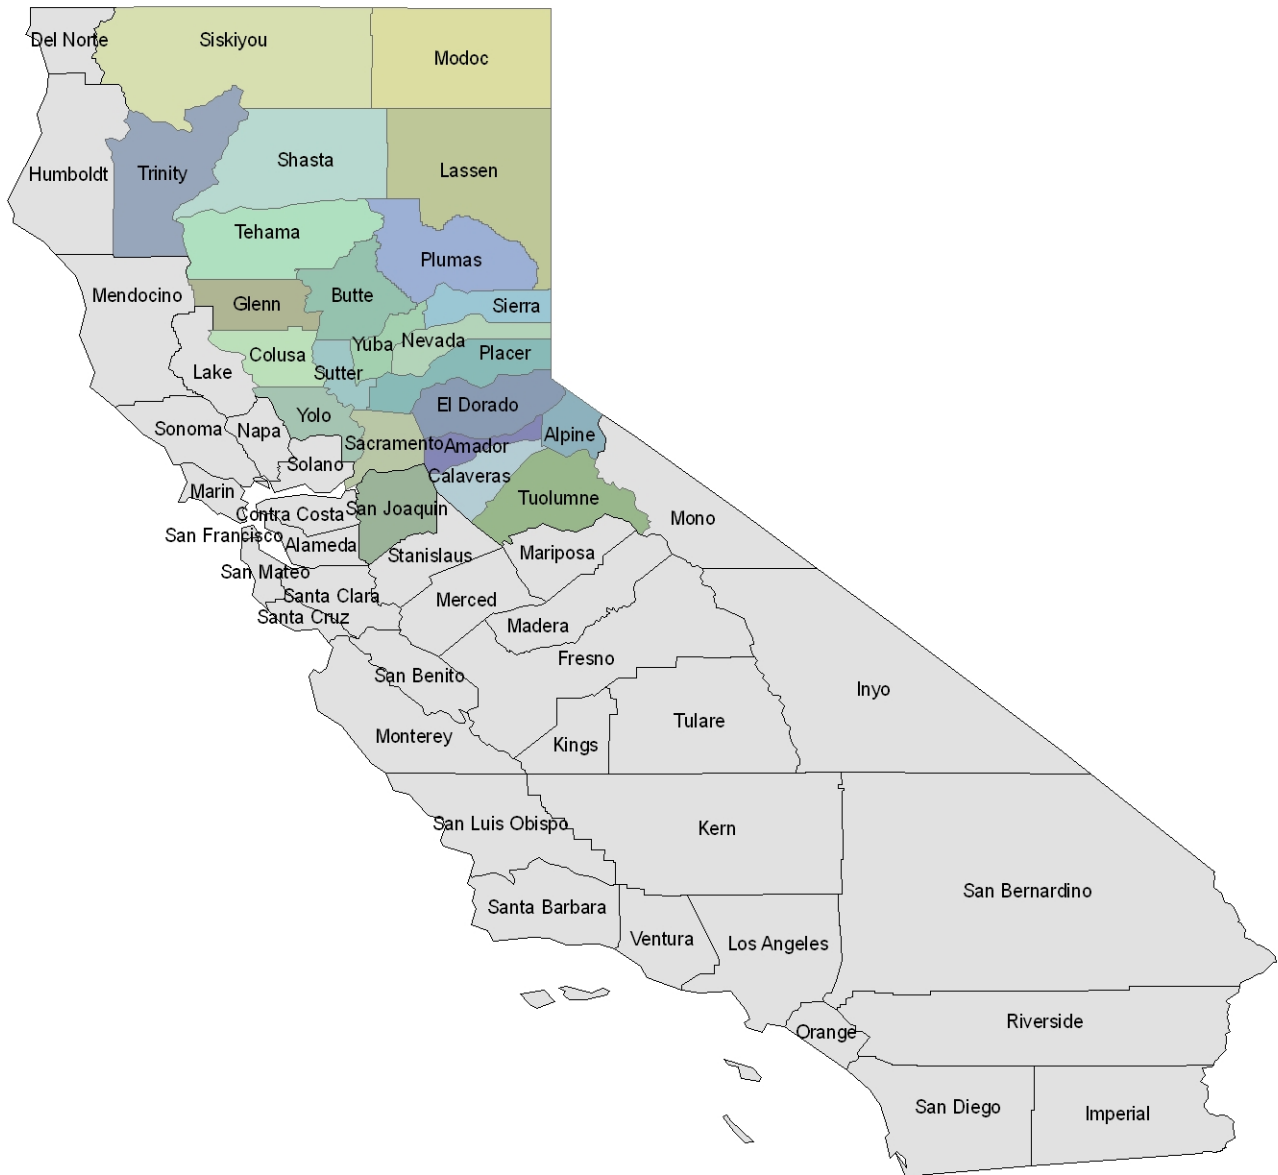

## The Wildlife Society, Sacramento-Shasta Chapter Membership Area

The following counties are within the Sacramento-Shasta Chapter boundaries:

Alpine, Amador, Butte, Calaveras, Colusa, El Dorado, Glenn, Lassen,  
Modoc, Nevada, Placer, Plumas, Sacramento, San Joaquin,  
Shasta, Sierra, Siskiyou, Sutter, Tehama, Trinity, Tuolumne, Yolo, and Yuba.